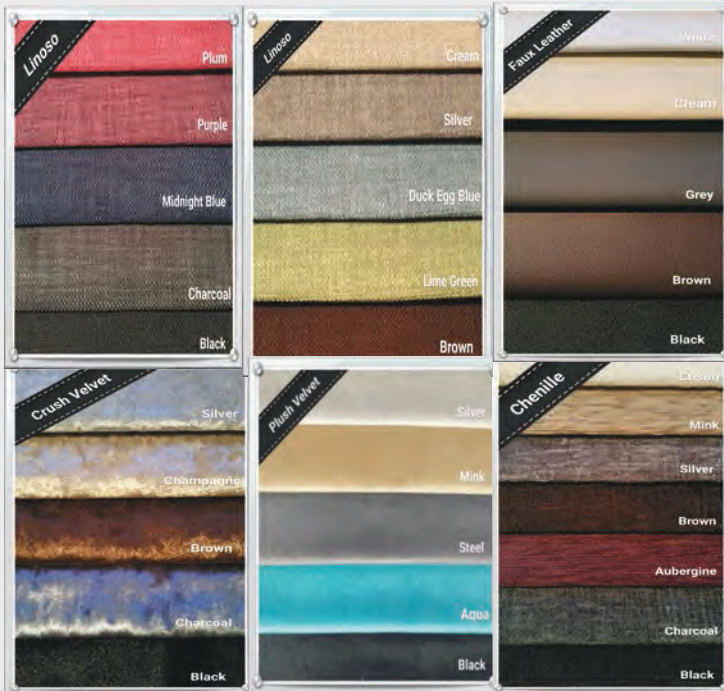

Upholstered Divan

Add Drawer = £18 each

VIEW OUR
MATCHING
HEADBOARDS

Platform Top with Chrome Link Bars and Glider Feet OR Castor Wheels

DIVAN
PLATFORM TOP
HEIGHT= 36cm

2'6 & 3'0	£56
4'0	£74
4'6	£74
5'0	£96
6'0	£118

DIVANEX
PLATFORM TOP
REINFORCED
HEIGHT = 36cm

2'6 & 3'0	£69
4'0	£90
4'6	£90
5'0	£112
6'0	£129

DIVANEX is a reinforced version of our standard divan.

CRIB5 Upholstered Divan

Add Drawer = £20 each

DIVANCRIB5
PLATFORM TOP

2'6	£72
3'0	£72
4'0	£93
4'6	£93
5'0	£116
6'0	£148

DIVANEXCRIB5
PLATFORM TOP
REINFORCED

2'6	£84
3'0	£84
4'0	£116
4'6	£116
5'0	£142
6'0	£175

NAUTDIVAN
PLATFORM TOP
CASTOR WHEELS

2'6	£58
3'0	£58
4'0	£85
4'6	£85
5'0	£101
6'0	£119