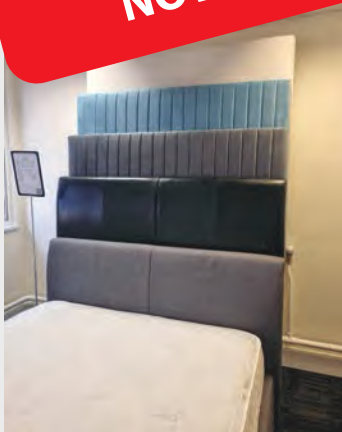

Warehouse Collections are available between 9am-3pm

Minimum Delivery On our vehicle

This is area dependant.

Please see below charges.

Please note ALL furniture may incur a delivery charge dependant on area and quantity. Please ask for details.

**~West Midlands, Coventry, Stoke, Shrewsbury, Telford = £150
WEEKLY**

**~Manchester, Liverpool, Leicester, Notts/Derby = £200
WEEKLY**

**~Worcester, Gloucester, Hereford, Lincolnshire, Yorkshire, Rest of North West = £250
FORTNIGHTLY**

**~North East, London, East Anglia, Carlisle = £300
FORTNIGHTLY**

**~Wales, South East & South Coast, South West = £400
FORTNIGHTLY**

**~Devon / Cornwall = £500
4 WEEKLY**

**~Scotland = £500
4 WEEKLY**

**NEW SHOWROOM
NOW OPEN**

All prices are exclusive of VAT.

All goods remain the property of Wholesale Beds / Metal Beds Ltd until paid for in full. We reserve the right to alter designs and dimensions without prior notice. Details displayed within our catalogue are presumed correct at the time of printing.

We reserve the right to charge interest on late payments set at 6% per calendar month.

Please note telephone calls may be recorded for training and monitoring purposes. Information kept will be stored in a secure location and not shared with any third parties.

Please note that with prior notice we may have to issue another price list before this issue finishes.

This is due to the current fluctuation of the Pound against the Dollar.