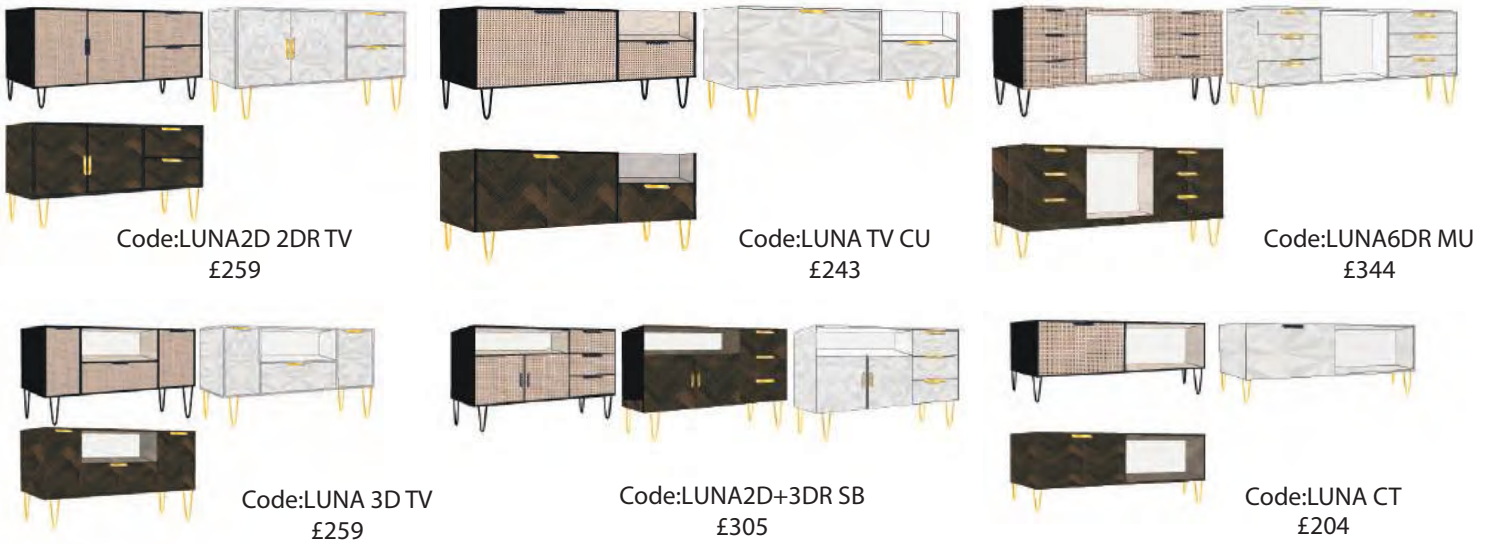

Panel Colours

Rattan	Trigalo White	Greta 3D

Choose from these 3 Handles:

Matt Black Profile	Gold Profile	Chrome Profile