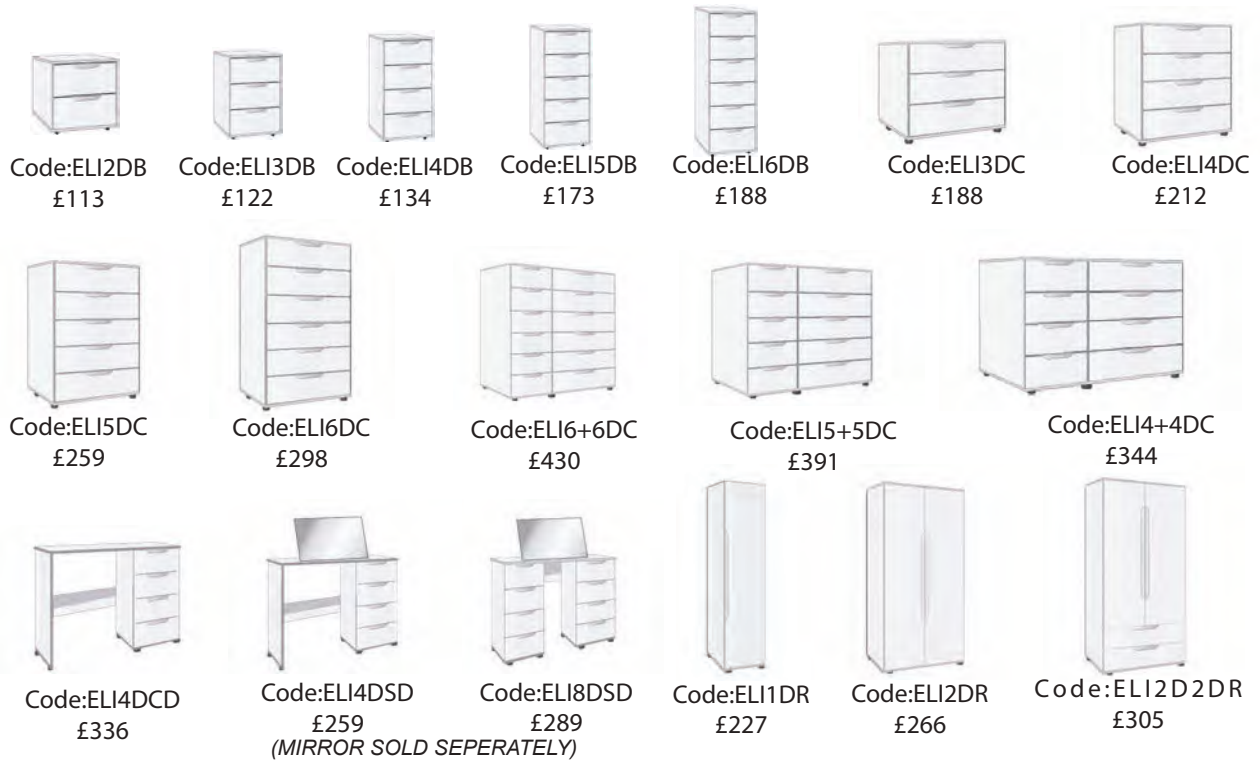

Gold Profile

Matt Black Profile

Cottage Cup

Add Ons

Code: 31" Shelf	£13
Code: 16" Shelf	£9
Code: Soft Close Hinge Door	£15
Code: Handles	£7

Elio Range

Dawn Range

Panel Colours