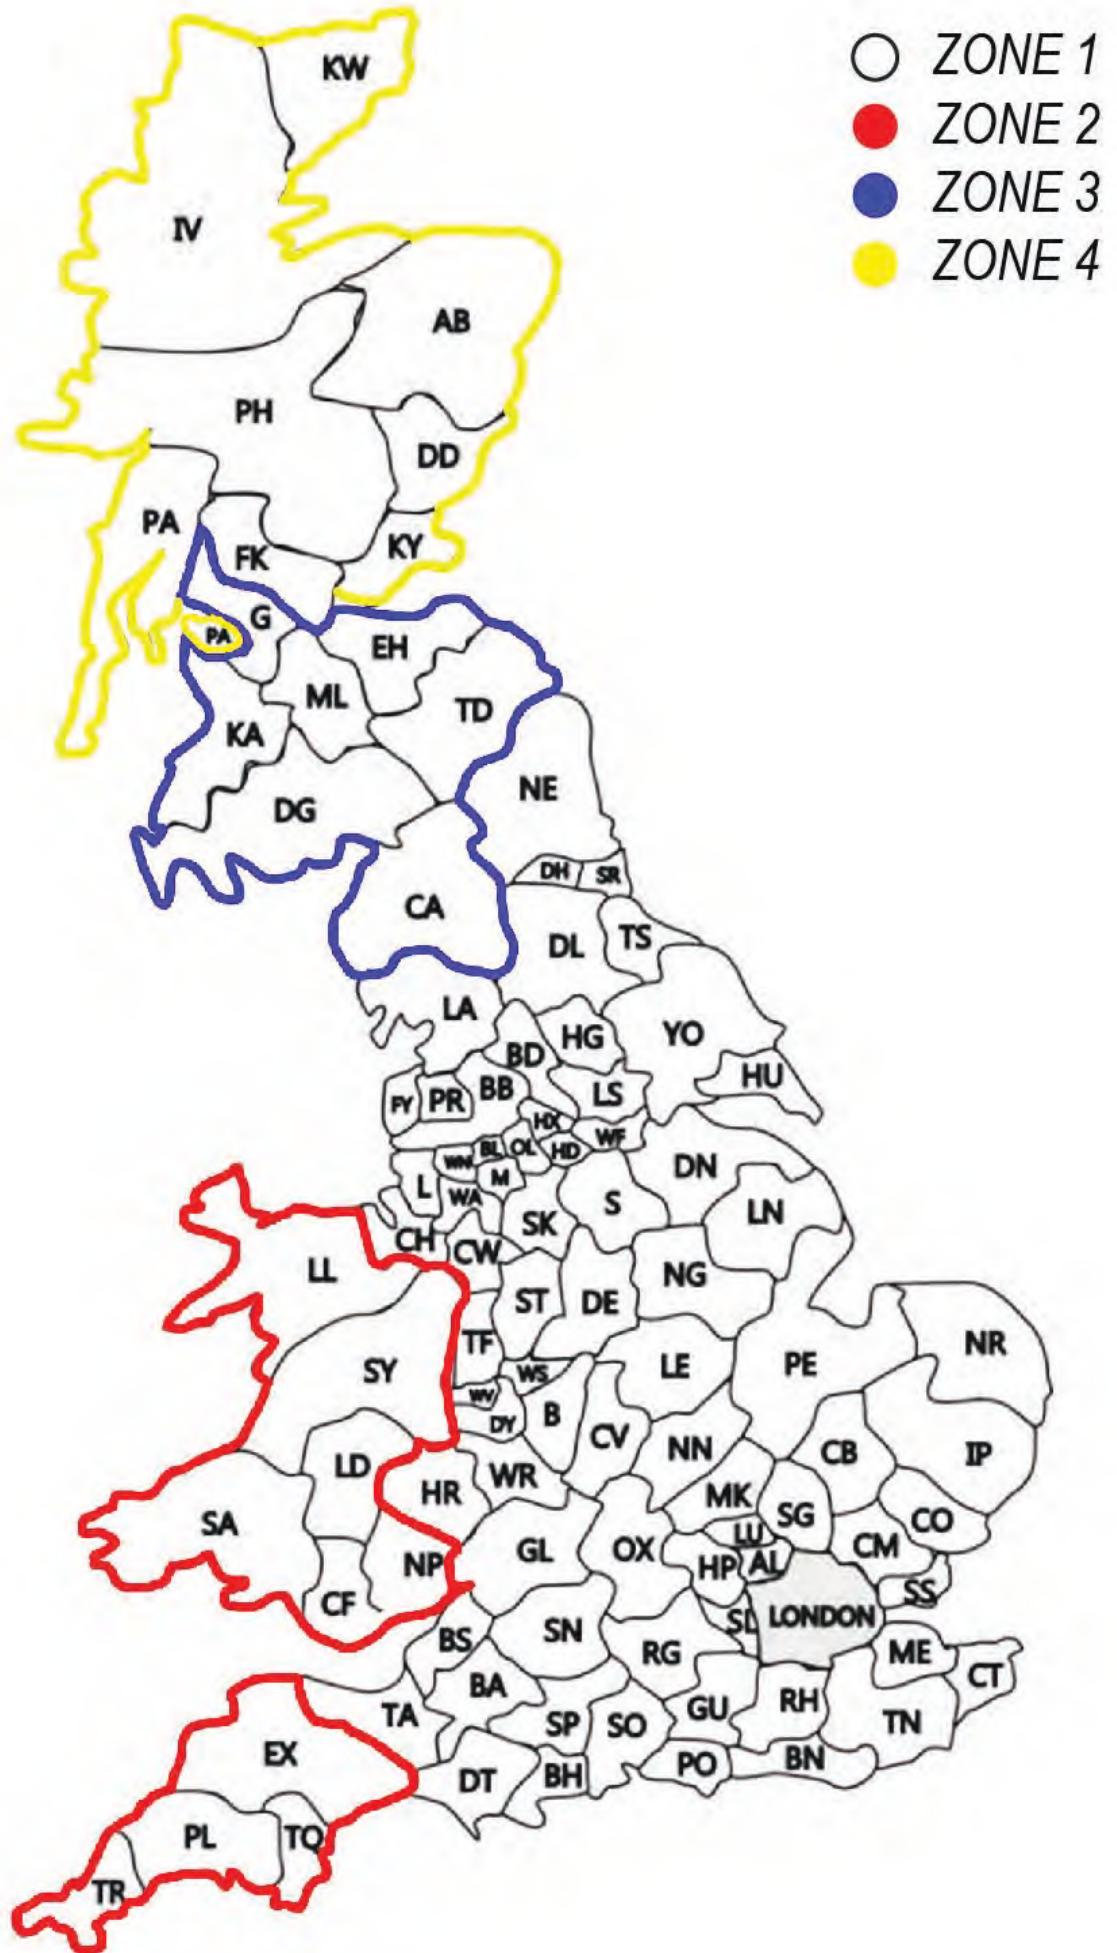

2MAN UK POSTCODE MAP

All deliveries are booked in with the customer.