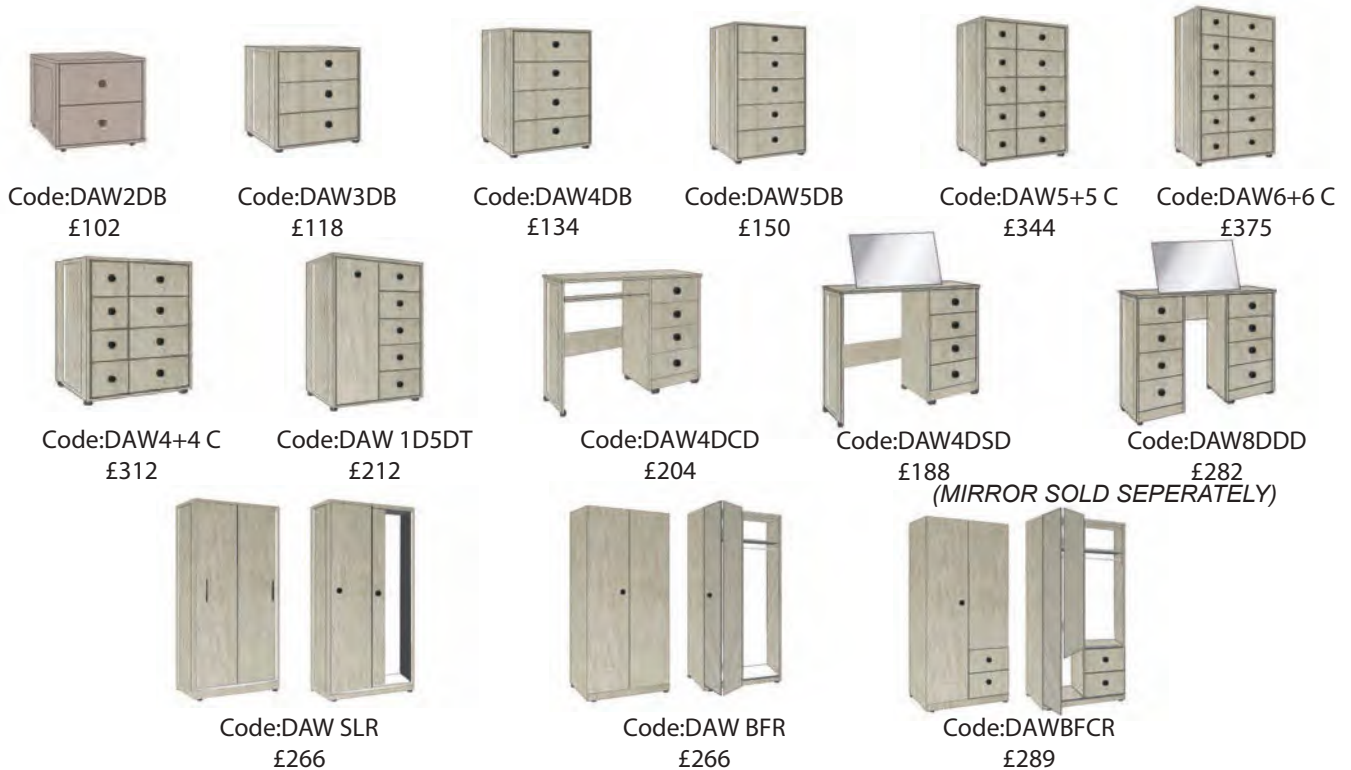

Gold Profile

Matt Black Profile

Cottage Cup

Add Ons

Code: 31" Shelf	£13
Code: 16" Shelf	£9
Code: Soft Close Hinge Door	£15
Code: Handles	£7

Elio Range

Dawn Range

Panel Colours